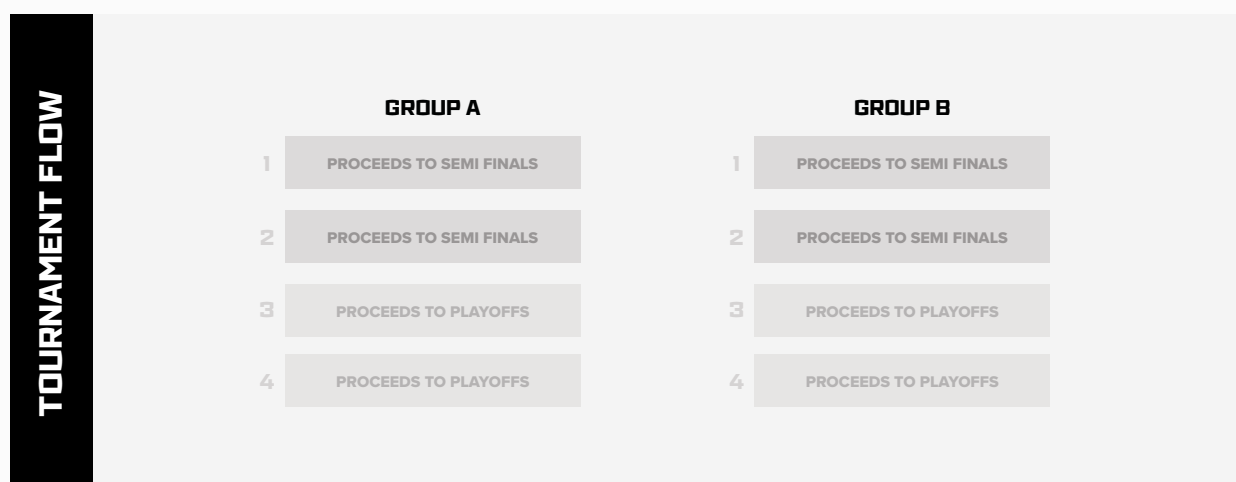

Teams will have the opportunity to play their first group stage matches under floodlights on Friday evening before the group stages conclude on Saturday and the finals and playoffs take place on Sunday.

The tournament is open to teams in the following age groups: Under 8, Under 10, Under 12, Under 14, Under 16 and Under 18.

**Play full-size matches on Malaysia's top pitches
this 2-4 December**

COMPETITION FORMAT

Teams will play a minimum of 5 matches in the 2022 KL Invitational Cup, with 1 group stage match on Friday*, 2 group stage matches on Saturday and 2 Finals or Playoff matches on Sunday.

Group stages for each age category will comprise 2 groups of 4 teams. The top 2 teams from each group will progress to the Semi Finals while the bottom 2 teams from each group will move on to the Playoffs to compete for 5th place overall.